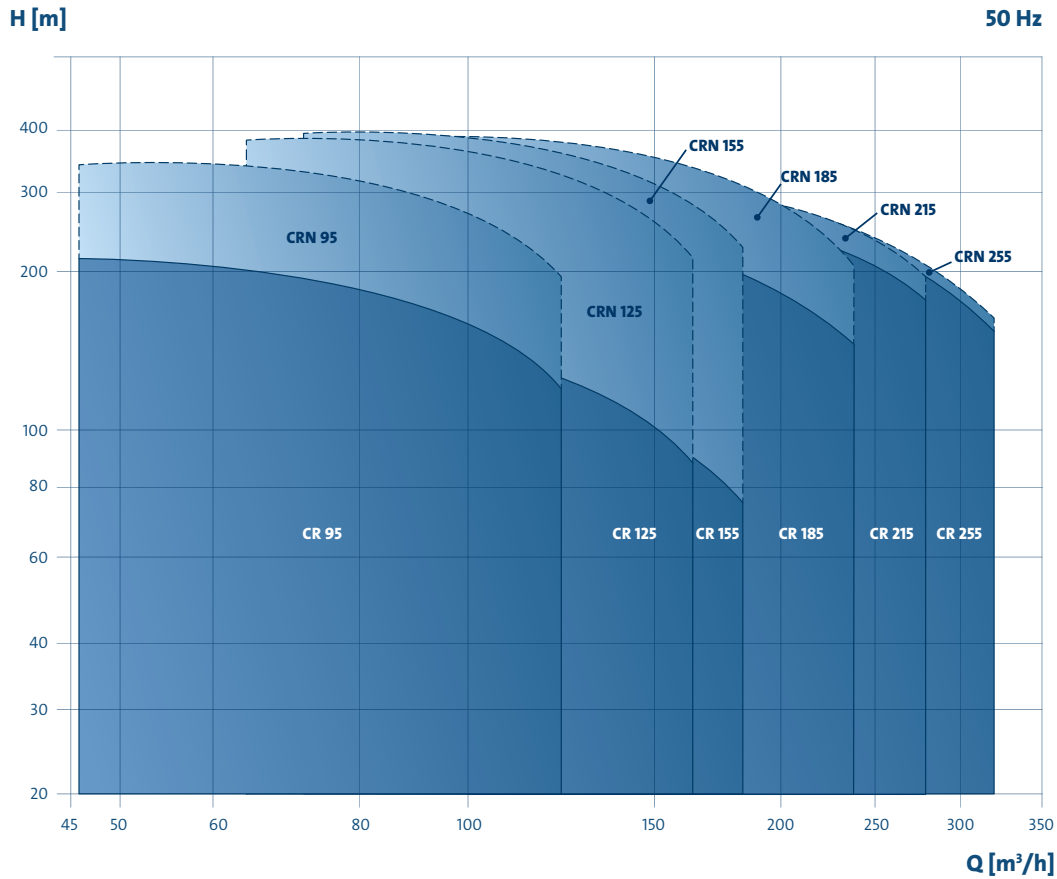

Material variants

PART	Impeller/ chamber	Pump head	Base	Base plate	Flanges
CR	○	○	○	○	○
CRN	●	●	●	○	○
CRN (H-version*)	●	●	●	●	●

○ Stainless steel EN 1.4301 ● Stainless steel EN 1.4401 ○ Ductile cast iron EN-GJS-500-7 ● Cast stainless steel EN 1.4408

* For corrosive environment

Connections

PART	DIN/EN, ANSI, JIS	PJE	Collar
CR	▲		
CRN	▲	▲	▲*

* Only flow sizes 95, 125 and 155

Grundfos Product Center